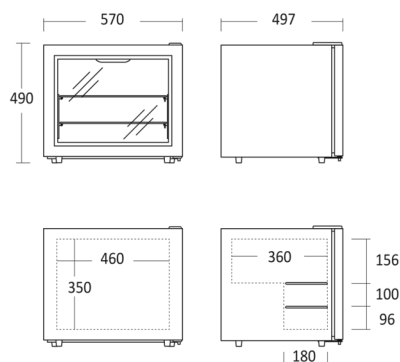

Display Freezer

SD 46 E

Item number	27320046E10000	Taric goods code	8418501190
EAN code	5704704015753	QTY in 40HQ	410

Short Description

Key features

- Self-closing hinged aluminum glass door
- 2 adjustable coated wire shelves
- LED interior light
- Static cooling

Measurement Drawings

Dimensions and weight

Product dimensions, HxWxD, mm	500 x 570 x 500
Packaging dimensions, HxWxD, mm	535 x 610 x 540
Gross volume, L	45
Net volume, L	42
Gross- / Net volume, L	45 / 42
Internal dimensions, HxWxD, mm	350 x 460 x 410
Gross- / Net weight, kg	34 / 31

Colour and material

Outside colour	White
Inside Colour	Aluminum
Colour and material of door/lid	Glass
Edge trim on shelves / drawers	None

Features

Number of shelves	2
Adjustable shelves	Yes
Shelves material	White wire
Max loading per shelf/basket, kg	25
Large shelves size WxD, mm	432x179
Small shelves size WxD, mm	432x179
Internal light colour temperature, kelvin	9000